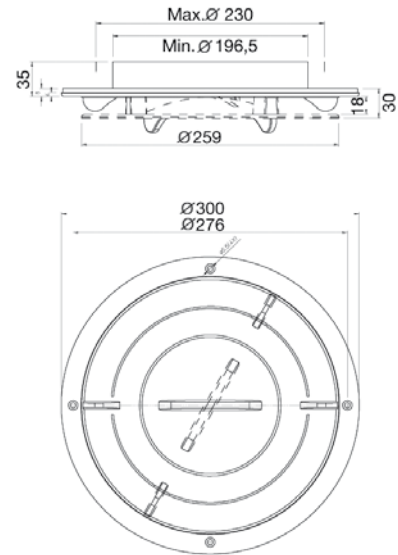

Internal Valve

colours

OPTIONAL

Micro-switch which switches off the ventilator when the valve is closed

TECHNICAL DETAILS

Part. No.	Description	Colour	Overall Diameter	Material	Weight kg
35-2100	Internal Valve 300mm	Grey	300	ABS	0,4
35-2110	Internal Valve 300mm	White	300	ABS	0,4
35-2120	Internal Valve 300mm	Black	300	ABS	0,4
35-2200	Internal Valve 300mm with light 12V/24V	White	300	ABS	0,7