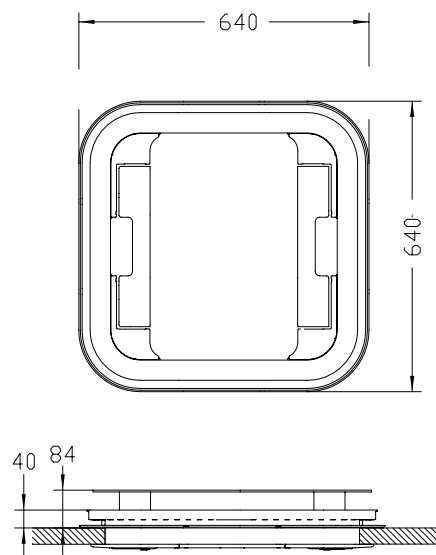

Roof Hatches

MANUAL 530 X 530

colour

REMARKS

- Glass Dome homologated ECE 43R
- Glass Dome homologated ECE 43R
- Suits roof thickness 30mm - 70mm
- High Quality Gaskets
- Internal frame easy to mount in outside frame
- Pre-drilled mounting holes in outside frame

TECHNICAL DETAILS

Part. No.	Description	Aperture Size	Radius	Glass
90-5000-DG-LUS	Roof Hatch Manual Dark Glass	530 ⁺⁵ x 530 ⁺⁵	R80	UV Transmission 6%, Heat Transmission 16%, Light Transmission 17%