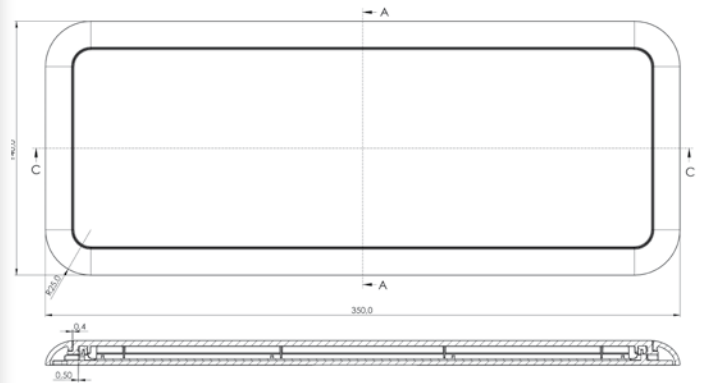

Dome Led Light

EMC APPROVED

DOMED LED LIGHT

- Part. No. 92-GC05 White / 92-GC06 Grey
- 51Leds (Everlight 67-21)
39 x White / 12 x Blue
- 12V/24V DC
- 230V AC optional
- Density fitting: IP 66 (IP 67 optional)
- Vandal resistant: IK10
- Sizes: 350 x 140mm
- Height: 136mm
- Dimming: Standard 50% through wiring
- Wiring:
 - Black: - Ground
 - Red: + 100% light
 - White: + 50% light
 - Blue: + Night light (Blue)
- Light colour in Kelvin (K): +/- 5000K
- Chromium optional