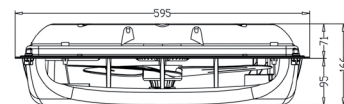

Ceilingflow

“CEILINGFLOW”

OPTIONAL

- Plug & Play
- Remote control included
- CE Certification
- Recyclable ABS
- Frame for Solid ceiling available

TECHNICAL DETAILS

Part. No.	Voltage V	Air flow m³/h	Watt W	Noise level DB(A)	Color
24-0008	220-230	130	27 (low) – 41 (High)	35(Low)– 47 (High)	Black
24-0009	220-230	130	27 (low) – 41 (High)	35(Low)– 47 (High)	White

Part. No.	Description
24-0013	Frame for Ceiling Flow White
24-0113	Frame for Ceiling Flow Black