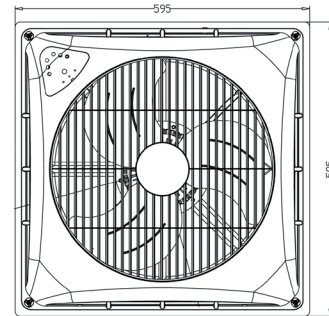

Ceilingflow

“CEILINGFLOW”

OPTIONAL

- Plug & Play
- Remote control included
- CE Certification
- Recyclable ABS
- Frame for Solid ceiling available

TECHNICAL DETAILS

Part. No.	Voltage V	Air flow m³/h	Watt W	Noise level DB(A)	Color
24-0008	220-230	130	27 (low) – 41 (High)	35(Low)– 47 (High)	Black
24-0009	220-230	130	27 (low) – 41 (High)	35(Low)– 47 (High)	White

Part. No.	Description
24-0013	Frame for Ceiling Flow White
24-0113	Frame for Ceiling Flow Black