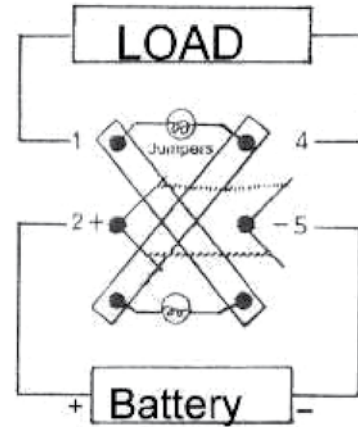

Rooftop Ventilator

SWITCH 89-4005

SWITCH 89-4008

TECHNICAL DETAILS

| Part. No. | Description |
|-----------|--|
| 89-4005 | 3-way Switch on-off-on |
| Part. No. | Description |
| 89-4008 | 3-way Switch on-off-on with ventilation symbols Red and Amber light |